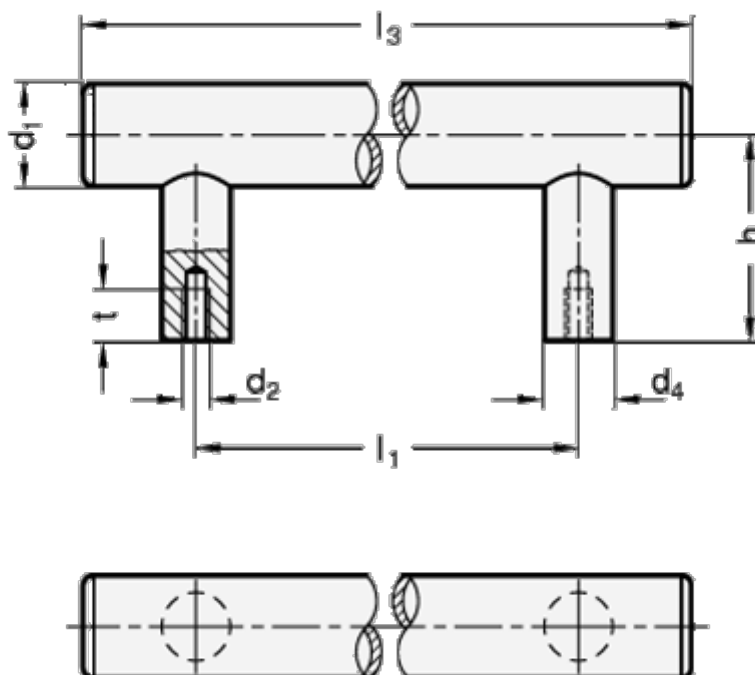

Article number: 20666530M8500E

Description: E+G St. steel tubular handle GN 666.5-30-M8-500-E  
E - with stainless steel cap, mountet from the back

## Measures

d1	= 30
d2	= M8
d4	= 20
h	= 60
l1 +/-0.5	= 500
l3	= 565
l4	= 15
t min	= 15